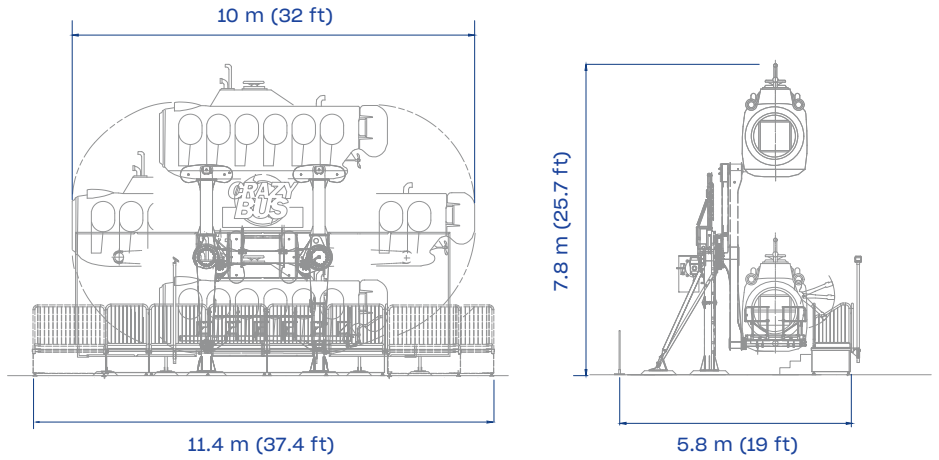

Djurs Sommerland, Denmark

HEIGHT
7.8 m
25.7 ft

FOOTPRINT
11.4 x 5.8 m
37.4 x 19 ft

INSTANT CAPACITY
12 adults
+ 12 children

SEE IT IN ACTION!

Crazy Bus

Family fun, endless themes!

- One of Zamperla's most popular family rides.
- The ride whirls energetically, spinning both clockwise and counterclockwise, offering an exhilarating journey that delivers an instant lift.
- Endless theming possibilities.

TECHNICAL DATA

SPECIFICS

Height	7.8 m (25.7 ft)
Footprint	11.4 x 5.8 m (37.4 x 19 ft)
Rotation speed	10 rpm
Restraint type	unmonitored cumulative lap bar
Height restriction	105 cm (35 in) unaccompanied 75 cm (30 in) minimum
Theoretical hourly capacity	480 pph
Load unload time	60 s
Ride time	120 s
Instant capacity	12 adults + 12 children
Power requirement	37 kW