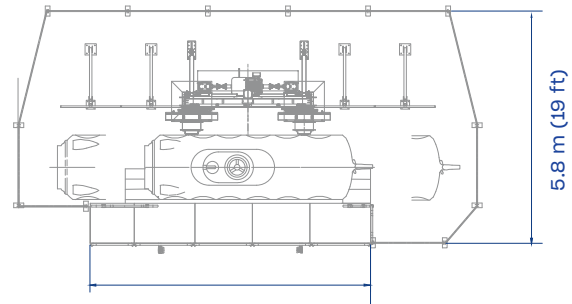

Djurs Sommerland, Denmark

HEIGHT
7.8 m
25.7 ft

FOOTPRINT
11.4 x 5.8 m
37.4 x 19 ft

INSTANT CAPACITY
12 adults
+ 12 children

SEE IT IN ACTION!

Crazy Bus

Family fun, endless themes!

- One of Zamperla's most popular family rides.
- The ride whirls energetically, spinning both clockwise and counterclockwise, offering an exhilarating journey that delivers an instant lift.
- Endless theming possibilities.

TECHNICAL DATA

SPECIFICS

Height	7.8 m (25.7 ft)
Footprint	11.4 x 5.8 m (37.4 x 19 ft)
Rotation speed	10 rpm
Restraint type	unmonitored cumulative lap bar
Height restriction	105 cm (35 in) unaccompanied 75 cm (30 in) minimum
Theoretical hourly capacity	480 pph
Load unload time	60 s
Ride time	120 s
Instant capacity	12 adults + 12 children
Power requirement	37 kW