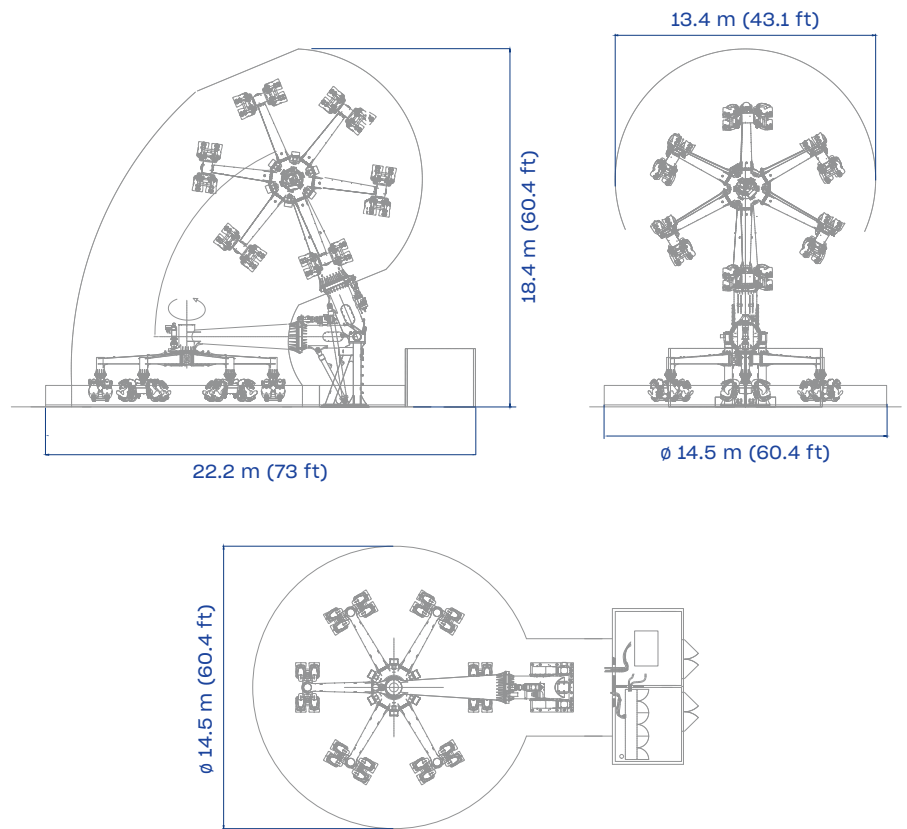

Knoebels Amusement Resort, Pennsylvania

**HEIGHT**  
18.4 m  
60.4 ft

**FOOTPRINT**  
ø 14.5 m  
ø 47.7 ft

**INSTANT CAPACITY**  
24 adults

SEE IT IN ACTION!

# Power Zurge

Flip, twist, spin. Bursting with color and lights, Power Zurge is the ultimate thrill ride.

- Free rotation of the seats for a true dynamic ride.
- Self-Righting Seats: the seats rotate passengers to the upright position automatically.
- Passengers restraint is made with a OTS bar manually operated and secured that avoid unexpected bar opening.

**TECHNICAL DATA**

**SPECIFICS**

Height	18.4 m (60.4 ft)
Footprint	Ø 14.5 m (47.7 ft)
Rotation speed	column: 4 rpm centre: 11 rpm
Restraint type	class 5
Height restriction	120 cm (48 in) minimum
Theoretical hourly capacity	576 pph
Load unload time	55 s
Ride time	95 s
Instant capacity	24 adults
Power requirement	108 kW