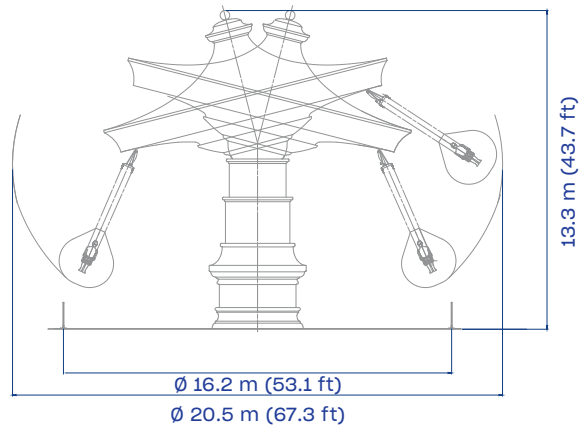

OWA Parks & Resort, Alabama

HEIGHT
13.3 m
43.7 ft

FOOTPRINT
ø 16.2 m / 53.1 ft
ø 20.5 m / 67.3 ft

INSTANT CAPACITY
48 adults

SEE IT IN ACTION!

Flying Carousel

Timeless allure, soaring thrills!

- High capacity: accommodates up to 48 riders per cycle.
- Lights package: enhanced experience, especially during nighttime operations.
- Family Fun: suitable for all family members.
- Timeless experience: its combination of vibrant colors enhances the visual appeal.

TECHNICAL DATA

SPECIFICS

Height	13.3 m (43.7 ft)
Footprint	fences: Ø 16.2 m (53.1 ft) envelope: Ø 20.5 m (67.3 ft)
Rotation speed	11 rpm
Restraint type	unmonitored lap bar
Height restriction	120 cm (48 in) minimum
Theoretical hourly capacity	720 pph
Load unload time	120 s
Ride time	120 s
Instant capacity	48 adults
Power requirement	31 kW