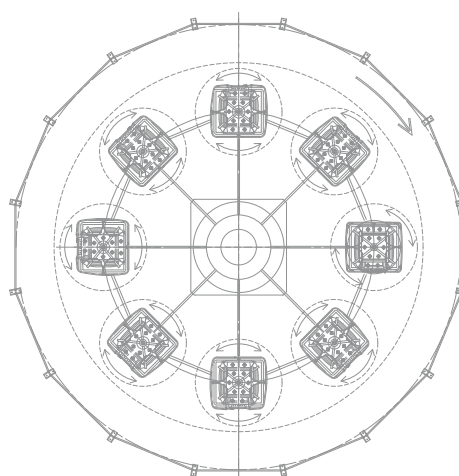

HEIGHT
5.2 m
17 ft

FOOTPRINT
ø 10 m
ø 32 ft

INSTANT CAPACITY
32 adults

SEE IT IN ACTION!

Samba Balloon 8

Samba Balloon takes fun to new heights!

- Various theming options are available.
- Enhanced package available, featuring spinning tubes, scenic panels on arms, and deluxe lighting.
- High capacity: Samba Balloon 8 is equipped with 8 arms.
- Interactivity: Children have the option to rotate the vehicle.

TECHNICAL DATA

SPECIFICS

Height	5.2 m (17 ft)
Footprint	Ø 10 m (32 ft)
Rotation speed	6 rpm
Restraint type	manual safety belt
Height restriction	105 cm (42 in) unaccompanied 90 cm (35 in) minimum
Theoretical hourly capacity	640 pph
Load unload time	60 s
Ride time	120 s
Instant capacity	32 adults
Power requirement	8 kW