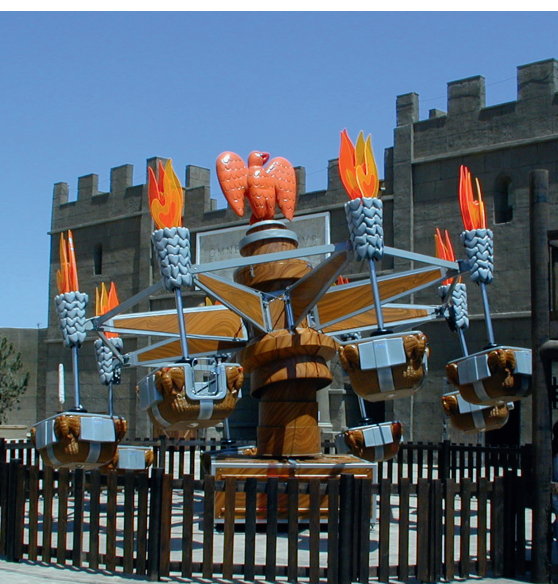

HEIGHT
5.2 m
17 ft

FOOTPRINT
ø 10 m
ø 32 ft

INSTANT CAPACITY
32 adults

SEE IT IN ACTION!

Samba Balloon 8

Samba Balloon takes fun to new heights!

- Various theming options are available.
- Enhanced package available, featuring spinning tubes, scenic panels on arms, and deluxe lighting.
- High capacity: Samba Balloon 8 is equipped with 8 arms.
- Interactivity: Children have the option to rotate the vehicle.

TECHNICAL DATA

SPECIFICS

Height	5.2 m (17 ft)
Footprint	Ø 10 m (32 ft)
Rotation speed	6 rpm
Restraint type	manual safety belt
Height restriction	105 cm (42 in) unaccompanied 90 cm (35 in) minimum
Theoretical hourly capacity	640 pph
Load unload time	60 s
Ride time	120 s
Instant capacity	32 adults
Power requirement	8 kW