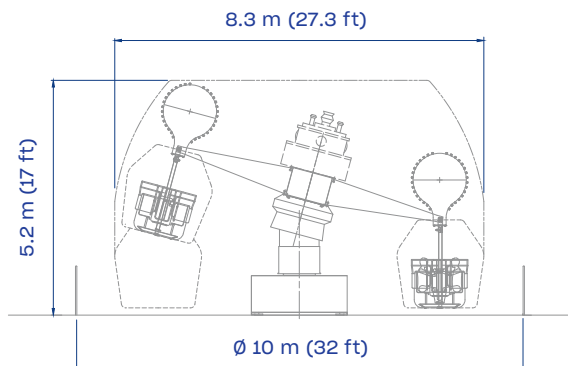

HEIGHT
5.2 m
17 ft

FOOTPRINT
ø 10 m
ø 32 ft

INSTANT CAPACITY
32 adults

SEE IT IN ACTION!

Samba Balloon 8

Samba Balloon takes fun to new heights!

- Various theming options are available.
- Enhanced package available, featuring spinning tubes, scenic panels on arms, and deluxe lighting.
- High capacity: Samba Balloon 8 is equipped with 8 arms.
- Interactivity: Children have the option to rotate the vehicle.

TECHNICAL DATA

SPECIFICS

Height	5.2 m (17 ft)
Footprint	Ø 10 m (32 ft)
Rotation speed	6 rpm
Restraint type	manual safety belt
Height restriction	105 cm (42 in) unaccompanied 90 cm (35 in) minimum
Theoretical hourly capacity	640 pph
Load unload time	60 s
Ride time	120 s
Instant capacity	32 adults
Power requirement	8 kW