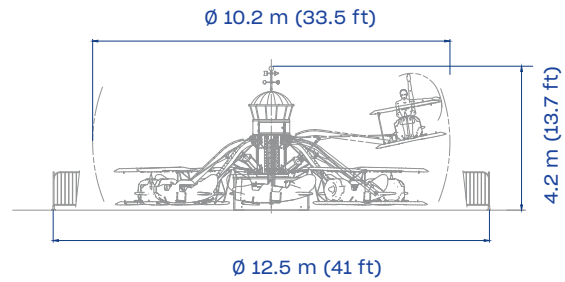

TECHNICAL DATA

SPECIFICS

Height	4.2 m (13.7 ft)
Footprint	Ø 12.5 m (41 ft)
Rotation speed	5.2 rpm (50 Hz) 5.5 rpm (60 Hz)
Restraint type	Belts
Height restriction	105 cm (42 in) unaccompanied 75 cm (30 in) minimum
Theoretical hourly capacity	580 pph
Load unload time	60 s
Ride time	90 s
Instant capacity	24 children (or 8 children + 8 adults)
Power requirement	15 kW

Discover more on zamperla.com
Follow us on @zamperlarides and @zamperlacoasters