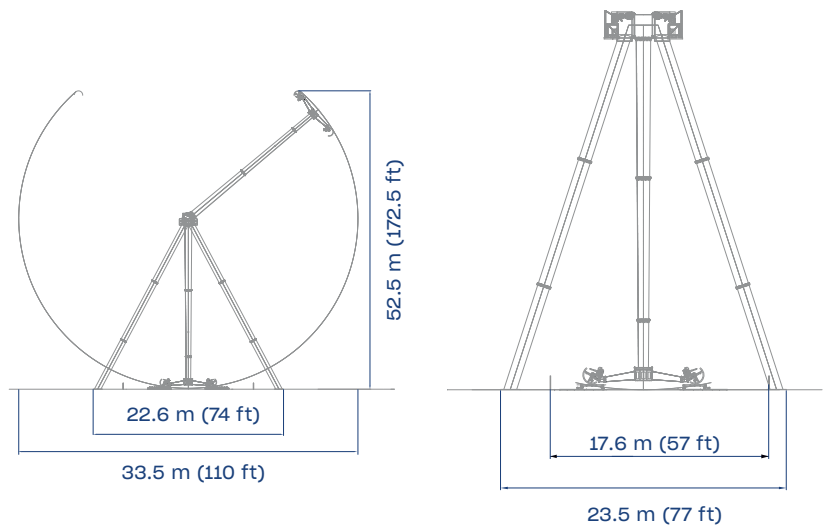

Six Flags Over Atlanta, Georgia

**HEIGHT**  
52.5 m  
172.5 ft

**FOOTPRINT**  
33.5 x 23.5 m  
110 x 77 ft

**INSTANT CAPACITY**  
40 adults

SEE IT IN ACTION!

**TECHNICAL DATA**

**SPECIFICS**

Height	52.5 m (172.5 ft)
Footprint	33.5 x 23.5 (110 x 77 ft)
Rotation speed	10.2 rpm
Restraint type	over the shoulder
Height restriction	135 cm (53 in)
Theoretical hourly capacity	600 pph
Load unload time	120 s
Ride time	120 s
Instant capacity	40 adults
Power requirement	475 kW