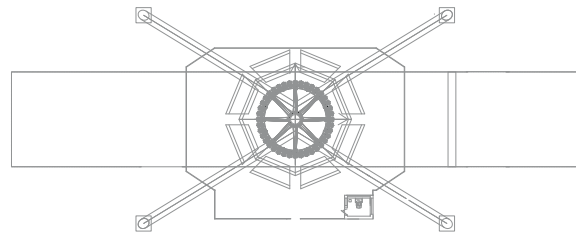

Six Flags Over Atlanta, Georgia

**HEIGHT**  
52.5 m  
172.5 ft

**FOOTPRINT**  
33.5 x 23.5 m  
110 x 77 ft

**INSTANT CAPACITY**  
40 adults

SEE IT IN ACTION!

**TECHNICAL DATA**

**SPECIFICS**

Height	52.5 m (172.5 ft)
Footprint	33.5 x 23.5 (110 x 77 ft)
Rotation speed	10.2 rpm
Restraint type	over the shoulder
Height restriction	135 cm (53 in)
Theoretical hourly capacity	600 pph
Load unload time	120 s
Ride time	120 s
Instant capacity	40 adults
Power requirement	475 kW