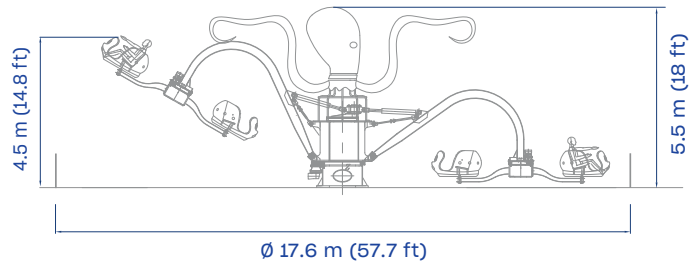

HEIGHT
5.5 m
18 ft

FOOTPRINT
ø 17.6 m
ø 57.7 ft

INSTANT CAPACITY
40 adults

SEE IT IN ACTION!

Octopus

The rebirth of a classic: modern design and engineering bring new life to this high-capacity family ride.

- The ride features 4 different movements that make the ride a truly engaging attraction.
- The Polyp's vehicles are 2 seats-each, for a total instant capacity of 40 people.
- Multiple theming options.
- Re-engineered seats to be more accessible for maintenance.

TECHNICAL DATA

SPECIFICS

Height	5.5 m (18 ft)
Footprint	Ø 17.6 m (57.7 ft)
Rotation speed	9 rpm
Restraint type	lap bar
Height restriction	105 cm minimum (42 in) 120 cm unaccompanied (48 in)
Theoretical hourly capacity	800 pph
Load unload time	60 s
Ride time	120 s
Instant capacity	40 adults
Power requirement	90 kW