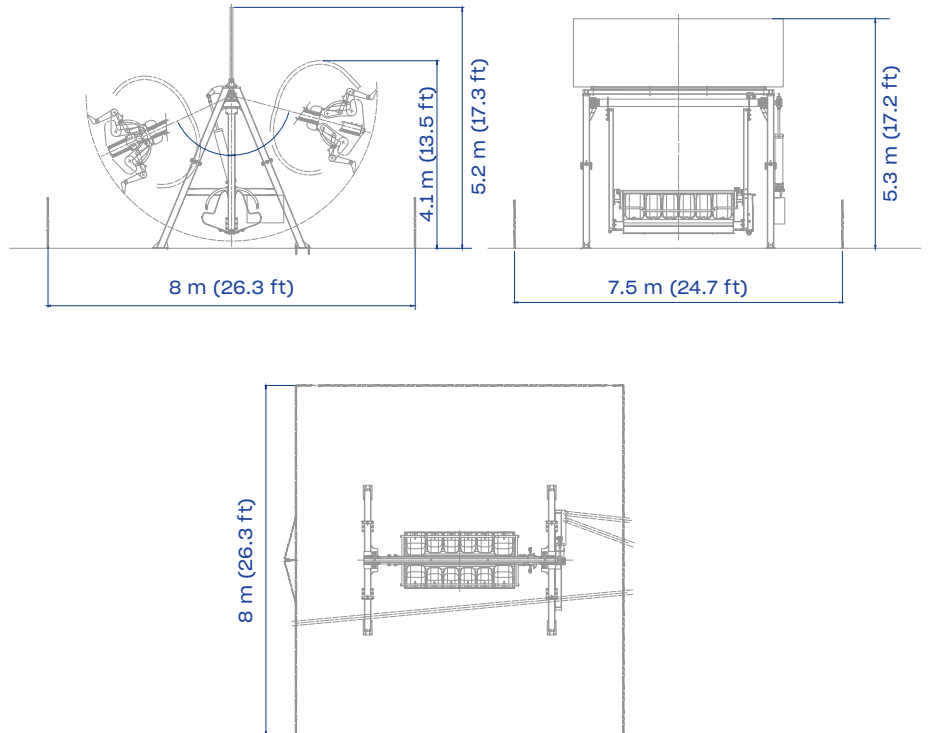

Swing Fabi Land, Dubai

HEIGHT
4.5 m
14 ft

FOOTPRINT
8 x 7.5 m
26.2 x 24.7 ft

INSTANT CAPACITY
4 adults
+ 12 children

SEE IT IN ACTION!

Happy Swing 12

Swing into fun!

- Instant capacity of 12 riders (4 adults and 8 children).
- Expanded demographic appeal of the ride.
- Various theming options.
- Versatile for any kind of indoor/outdoor park.

TECHNICAL DATA

SPECIFICS

Height	4.5 m (14 ft)
Footprint	8 x 7.5 m (26.2 x 24.7 ft)
Restraint type	unmonitored cumulative lap bar
Height restriction	90 cm (35 in) unaccompanied 75 cm (30 in) minimum 185cm (6.8 ft) max
Theoretical hourly capacity	240 pph
Load unload time	60 s
Ride time	120 s
Instant capacity	4 adults + 12 children
Power requirement	4.4 kW
Max Speed	5.5 m/s