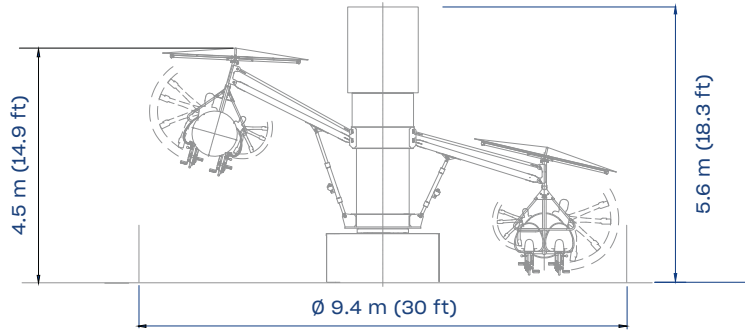

Luna Farm, Italy

HEIGHT

5.6 m
18.3 ft

FOOTPRINT

ø 9.4 m
ø 30 ft

INSTANT CAPACITY

8 adults
+ 8 children

SEE IT IN ACTION!

TECHNICAL DATA

SPECIFICS

Height	5.6 m (18.3 ft)
Footprint	Ø 9.4 m (30 ft)
Rotation Speed	5.6 rpm
Restraint type	unmonitored individual seat belt
Height restriction	120 cm (48 in) unaccompanied 90 cm (35 in) minimum
Theoretical hourly capacity	384 pph
Load unload time	60 s
Ride time	90 s
Instant capacity	8 adults + 8 children
Power requirement	9 kW