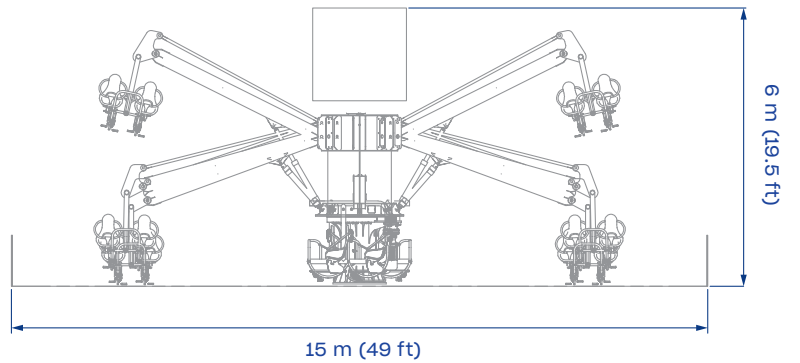

**HEIGHT**  
6 m  
19.5 ft

**FOOTPRINT**  
ø 15 m  
ø 49 ft

**INSTANT CAPACITY**  
32 / 48

SEE IT IN ACTION!

# Magic Bikes XL

The largest version of the original Magic Bikes:  
shared fun for all the family.

- High capacity: Magic Bikes XL has three times the capacity of the original Magic Bikes.
- Parents, kids, and grandparents ride together: the ultimate family ride.
- The flying experience offers unlimited theming options.

Comparison with Magic Bikes 6.2

**TECHNICAL DATA**

**SPECIFICS**

Height	6 m (19.5 ft)
Footprint	Ø 15 m (49 ft)
Rotation speed	6 rpm
Restraint type	unmonitored individual seat belt
Height restriction	120 cm (48 in) unaccompanied 90 cm (36 in) minimum
Theoretical hourly capacity	550 / 720 pph
Load unload time	90 s
Ride time	120 s
Instant capacity	32 / 48
Power requirement	40 kW