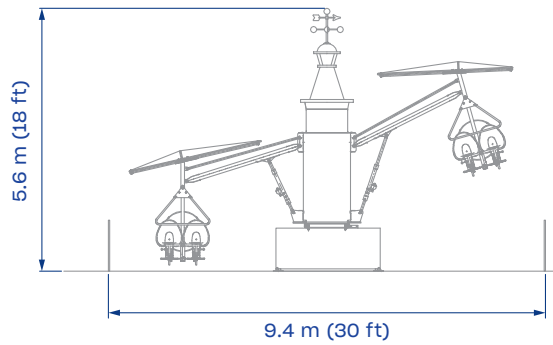

**HEIGHT**  
6 m  
19.5 ft

**FOOTPRINT**  
ø 15 m  
ø 49 ft

**INSTANT CAPACITY**  
32 / 48

SEE IT IN ACTION!

# Magic Bikes XL

The largest version of the original Magic Bikes:  
shared fun for all the family.

- High capacity: Magic Bikes XL has three times the capacity of the original Magic Bikes.
- Parents, kids, and grandparents ride together: the ultimate family ride.
- The flying experience offers unlimited theming options.

Comparison with Magic Bikes 6.2

**TECHNICAL DATA**

**SPECIFICS**

Height	6 m (19.5 ft)
Footprint	Ø 15 m (49 ft)
Rotation speed	6 rpm
Restraint type	unmonitored individual seat belt
Height restriction	120 cm (48 in) unaccompanied 90 cm (36 in) minimum
Theoretical hourly capacity	550 / 720 pph
Load unload time	90 s
Ride time	120 s
Instant capacity	32 / 48
Power requirement	40 kW