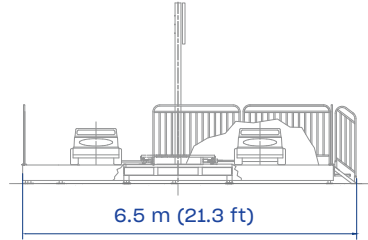

HEIGHT
3.6 m
11.9 ft

FOOTPRINT
12 x 6.5 m
39.4 x 21.3 ft

INSTANT CAPACITY
8 adults +
8 children

SEE IT IN ACTION!

Speedway 8

Start your engines and get ready for family fun on Speedway!

- Two-seats race cars fully decorated.
- Cars run over a flashy oval track with an exciting whip action.
- Captivating visual experience with vibrant colors, flashing lights, and race-themed scenes.

TECHNICAL DATA

SPECIFICS

Height

3.6 m (11.9 ft)

Footprint

12 x 6.5 m (39.4 x 21.3 ft)

Rotation Speed

5 rpm

Restraint type

unmonitored individual seat belt

Height restriction

105 cm (42 in) unaccompanied
75 cm (35 in) minimum

Theoretical hourly capacity

384 pph

Load unload time

60 s