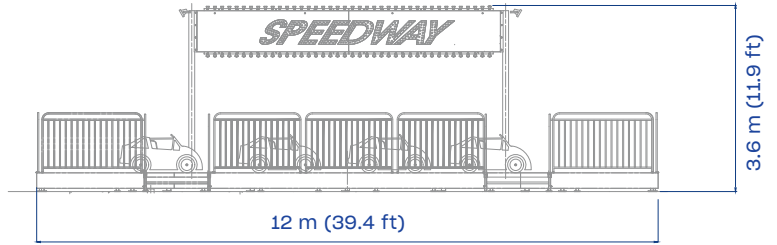

HEIGHT
3.6 m
11.9 ft

FOOTPRINT
12 x 6.5 m
39.4 x 21.3 ft

INSTANT CAPACITY
8 adults +
8 children

SEE IT IN ACTION!

Speedway 8

Start your engines and get ready for family fun on Speedway!

- Two-seats race cars fully decorated.
- Cars run over a flashy oval track with an exciting whip action.
- Captivating visual experience with vibrant colors, flashing lights, and race-themed scenes.

TECHNICAL DATA

SPECIFICS

Height

3.6 m (11.9 ft)

Footprint

12 x 6.5 m (39.4 x 21.3 ft)

Rotation Speed

5 rpm

Restraint type

unmonitored individual seat belt

Height restriction

105 cm (42 in) unaccompanied
75 cm (35 in) minimum

Theoretical hourly capacity

384 pph

Load unload time

60 s