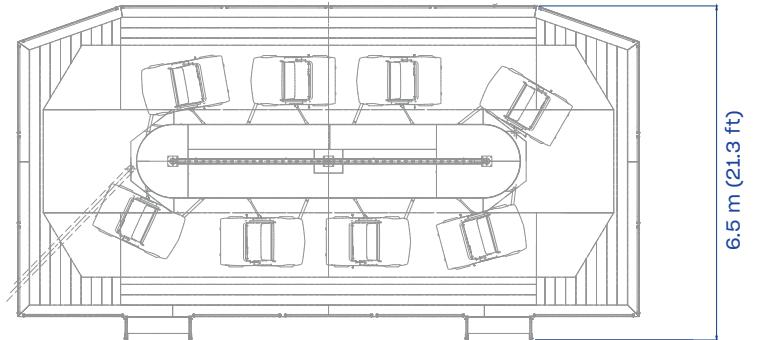

HEIGHT
3.6 m
11.9 ft

FOOTPRINT
12 x 6.5 m
39.4 x 21.3 ft

INSTANT CAPACITY
8 adults +
8 children

SEE IT IN ACTION!

Speedway 8

Start your engines and get ready for family fun on Speedway!

- Two-seats race cars fully decorated.
- Cars run over a flashy oval track with an exciting whip action.
- Captivating visual experience with vibrant colors, flashing lights, and race-themed scenes.

TECHNICAL DATA

SPECIFICS

Height

3.6 m (11.9 ft)

Footprint

12 x 6.5 m (39.4 x 21.3 ft)

Rotation Speed

5 rpm

Restraint type

unmonitored individual seat belt

Height restriction

105 cm (42 in) unaccompanied
75 cm (35 in) minimum

Theoretical hourly capacity

384 pph

Load unload time

60 s