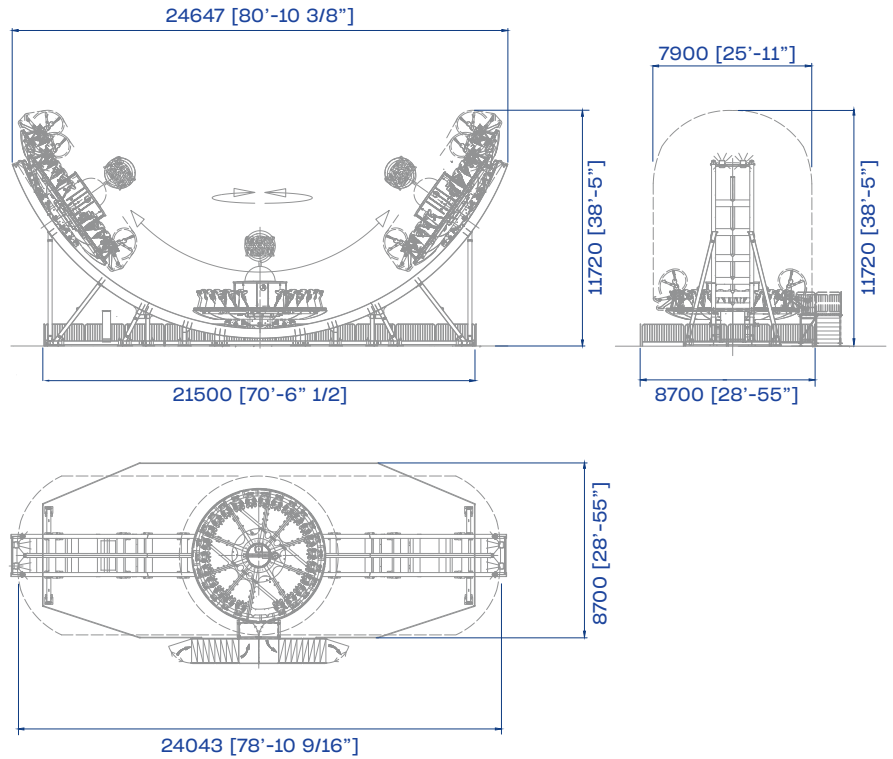

Oaks Amusement Park, Oregon

HEIGHT
11.75 m
38.6 ft

FOOTPRINT
21.5 x 8.7 m
70.6 x 28.6 ft

INSTANT CAPACITY
24 adults

SEE IT IN ACTION!

Disk'O 24

**Zamperla's best seller since 2003,
rocking and rolling midway near you!**

TECHNICAL DATA

SPECIFICS

Height	11.75 m (38.6 ft)
Footprint	Fences: 21.5 x 8.7 m (70.6 x 28.6 ft) Envelope: 24.6 x 7.9 m (80.1 x 25.1 ft)
Rotation speed	12 rpm
Restraint type	unmonitored back restraint
Height restriction	120 cm (48 in) minimum
Theoretical hourly capacity	480 pph
Load unload time	60 s
Ride time	120 s
Instant capacity	24 adults
Power requirement	74 kW