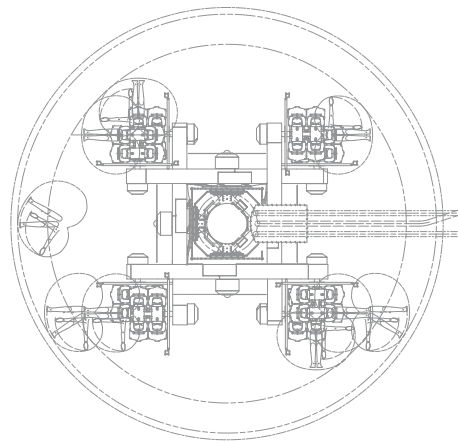

Doha Oasis, Qatar

**HEIGHT**  
10.2 m  
33 ft

**FOOTPRINT**  
ø 12.8 m  
ø 42 ft

**INSTANT CAPACITY**  
32 adults

**SEE IT IN ACTION!**

# Nebulaz

Airtime, near misses, and a variety of motions packed into a compact space of 13 m in diameter and 11 m in height.

- The hypnotic movement is like a visual riddle that's as much fun to watch as it is to ride.
- Several theming options.
- Engaging and thrilling motions.

**TECHNICAL DATA**

**SPECIFICS**

Height	10.2 m (33 ft)
Footprint	Ø 12.8 m (42 ft)
Rotation speed	tower: 1.5 rpm arm: 13 rpm
Restraint type	monitored over the shoulders
Height restriction	105 cm (42 in) minimum
Theoretical hourly capacity	360 pph
Load unload time	160 s
Ride time	158 s
Instant capacity	32 adults
Power requirement	62 kW