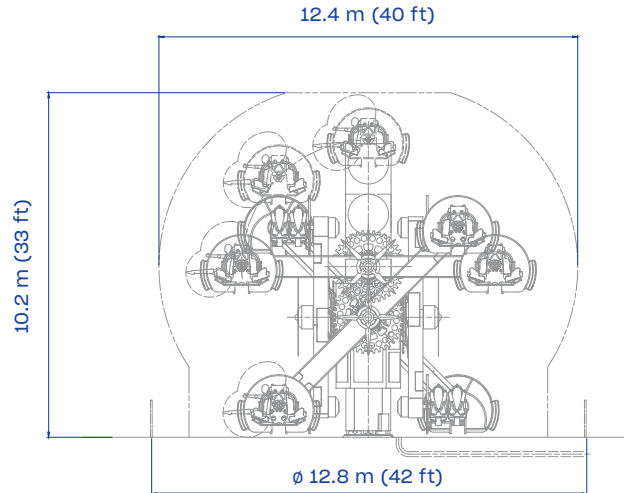

Doha Oasis, Qatar

**HEIGHT**  
10.2 m  
33 ft

**FOOTPRINT**  
ø 12.8 m  
ø 42 ft

**INSTANT CAPACITY**  
32 adults

**SEE IT IN ACTION!**

# Nebulaz

Airtime, near misses, and a variety of motions packed into a compact space of 13 m in diameter and 11 m in height.

- The hypnotic movement is like a visual riddle that's as much fun to watch as it is to ride.
- Several theming options.
- Engaging and thrilling motions.

**TECHNICAL DATA**

**SPECIFICS**

Height	10.2 m (33 ft)
Footprint	Ø 12.8 m (42 ft)
Rotation speed	tower: 1.5 rpm arm: 13 rpm
Restraint type	monitored over the shoulders
Height restriction	105 cm (42 in) minimum
Theoretical hourly capacity	360 pph
Load unload time	160 s
Ride time	158 s
Instant capacity	32 adults
Power requirement	62 kW