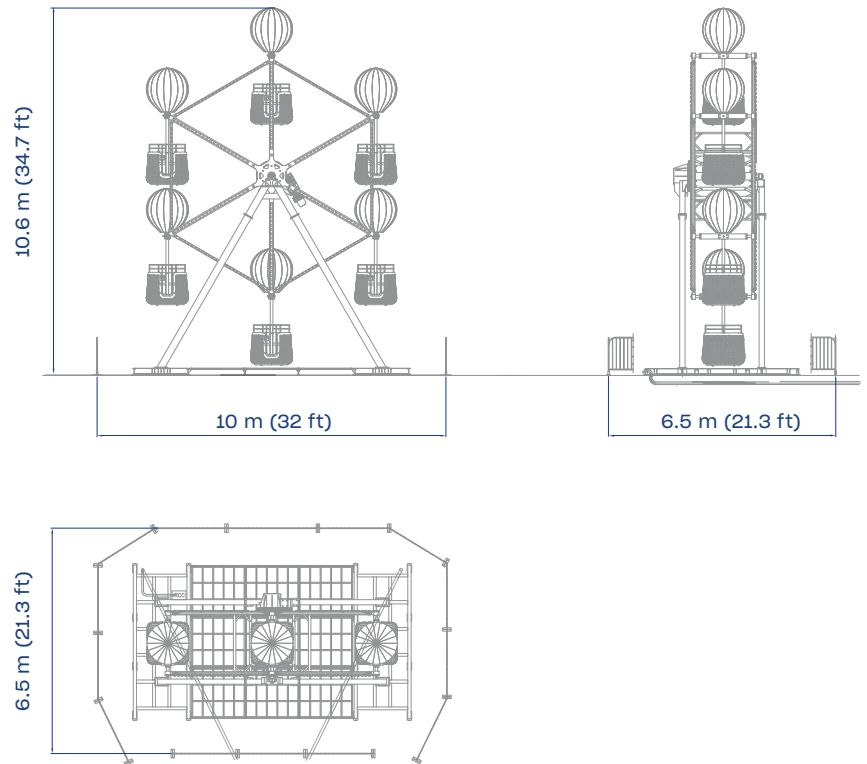

Sesame Place, Pennsylvania

HEIGHT
10.6 m
34.7 ft

FOOTPRINT
10 x 6.5 m
32 x 21.3 ft

INSTANT CAPACITY
4 children or
1 adult + 2 children

SEE IT IN ACTION!

Fiesta Balloon

Panoramic wheel tailor-made for children.

- Accessible fun for little ones, with a minimum height requirement of 90 cm (36 in) minimum and 105 cm (42 in) unaccompanied.
- Iconic theming, featuring colorful hot air balloons.
- Compact footprint: ideal for parks with limited space.

TECHNICAL DATA

SPECIFICS

Height	10.6 m (34.7 ft)
Footprint	10 x 6.5 m (32 x 21.3 ft)
Rotation speed	2 rpm
Restraint type	manual safety bar
Height restriction	105 cm (42 in) unaccompanied 90 cm (35 in) minimum
Theoretical hourly capacity	480 pph
Load unload time	60 s
Ride time	120 s
Instant capacity	4 children or 1 adults + 2 children
Power requirement	4 kW