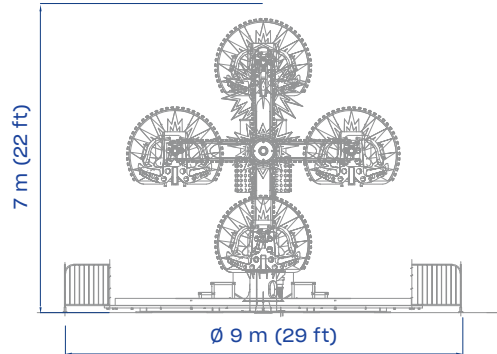

**HEIGHT**  
7 m  
22 ft

**FOOTPRINT**  
ø 9 m  
ø 29 ft

**INSTANT CAPACITY**  
12 adults

SEE IT IN ACTION!

**TECHNICAL DATA**

**SPECIFICS**

Height	7 m (22 ft)
Footprint	Ø 9 m (29 ft)
Rotation speed	2 rpm column / 12 rpm arms
Restraint type	over the shoulder
Height restriction	105 cm (42 in) accompanied 120 cm (48 in) unaccompanied
Theoretical hourly capacity	240 pph
Load unload time	60 s
Ride time	120 s
Instant capacity	12 adults
Power requirement	32.5 kW