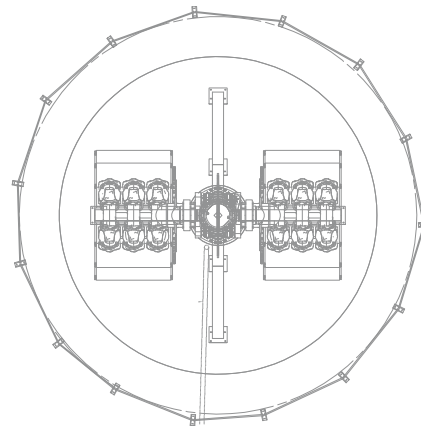

**HEIGHT**  
7 m  
22 ft

**FOOTPRINT**  
ø 9 m  
ø 29 ft

**INSTANT CAPACITY**  
12 adults

SEE IT IN ACTION!

**TECHNICAL DATA**

**SPECIFICS**

Height	7 m (22 ft)
Footprint	Ø 9 m (29 ft)
Rotation speed	2 rpm column / 12 rpm arms
Restraint type	over the shoulder
Height restriction	105 cm (42 in) accompanied 120 cm (48 in) unaccompanied
Theoretical hourly capacity	240 pph
Load unload time	60 s
Ride time	120 s
Instant capacity	12 adults
Power requirement	32.5 kW