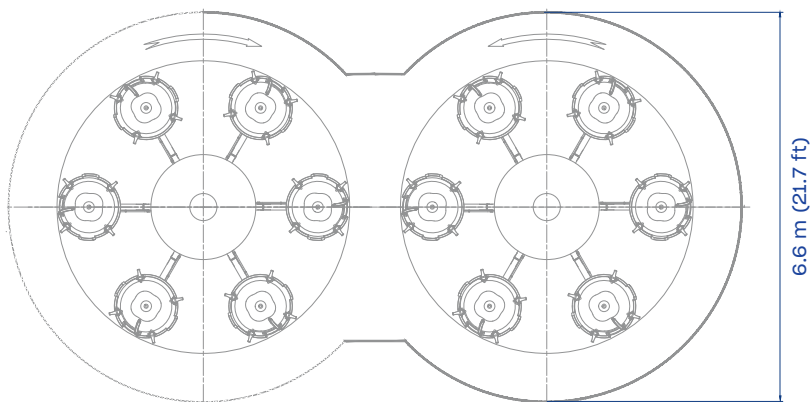

TECHNICAL DATA

SPECIFICS

Height	6.6 m (21.7 ft)
Footprint	Ø 13.2 m (43.3 ft)
Rotation speed	11 rpm
Restraint type	none
Height restriction	120 cm (48 in) unaccompanied 90 cm (35 in) minimum
Theoretical hourly capacity	360 pph
Load unload time	120 s
Ride time	120 s
Instant capacity	24 adults
Power requirement	9.5 kW

Discover more on zamperla.com
Follow us on @zamperlarides and @zamperlacoasters