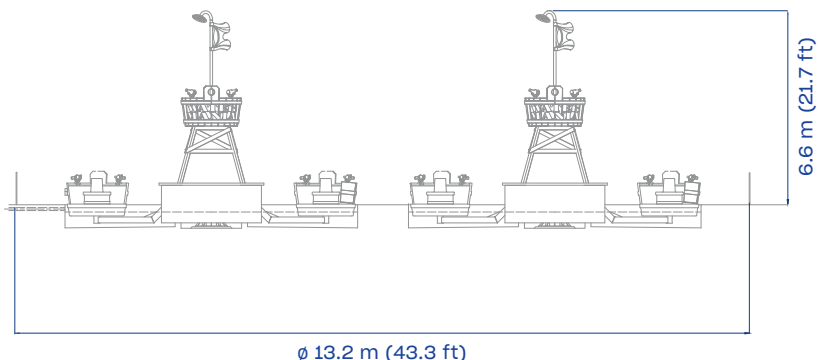

TECHNICAL DATA

SPECIFICS

Height	6.6 m (21.7 ft)
Footprint	Ø 13.2 m (43.3 ft)
Rotation speed	11 rpm
Restraint type	none
Height restriction	120 cm (48 in) unaccompanied 90 cm (35 in) minimum
Theoretical hourly capacity	360 pph
Load unload time	120 s
Ride time	120 s
Instant capacity	24 adults
Power requirement	9.5 kW

Discover more on zamperla.com
Follow us on @zamperlarides and @zamperlacoasters