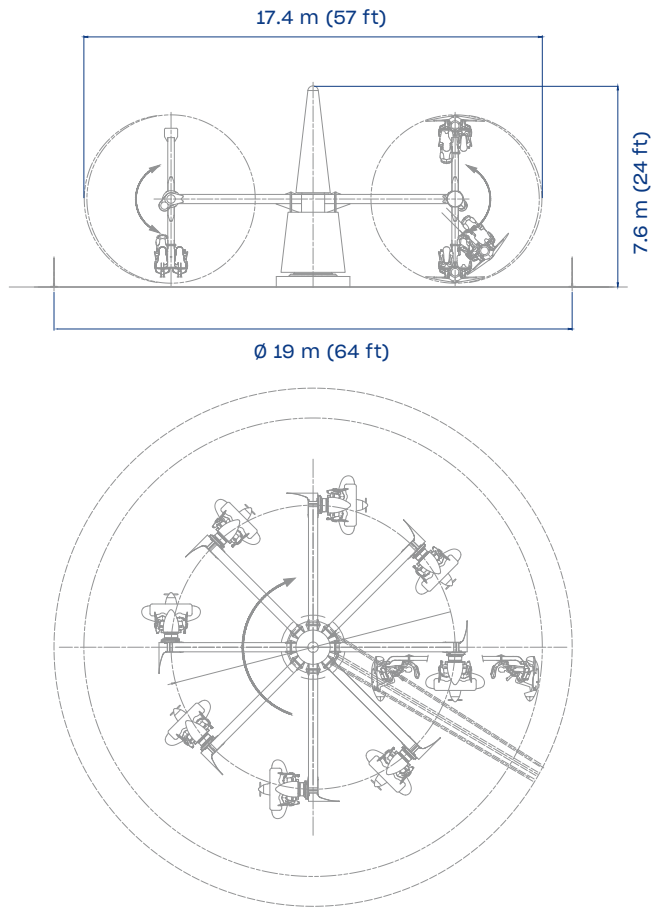

Fort Fun Abenteuerland, Germany

**HEIGHT**  
7.6 m  
24 ft

**FOOTPRINT**  
Ø 19 m  
Ø 26 ft

**INSTANT CAPACITY**  
16 adults

SEE IT IN ACTION!

**TECHNICAL DATA**

**SPECIFICS**

Height	7.6 m (24 ft)
Footprint	Ø 19 m (26 ft)
Rotation speed	7 rpm
Restraint type	over-the-shoulder restraints
Height restriction	120 cm (48 in) minimum
Theoretical hourly capacity	384 pph
Load unload time	60 s
Ride time	90 s
Instant capacity	16 adults
Power requirement	71 kW