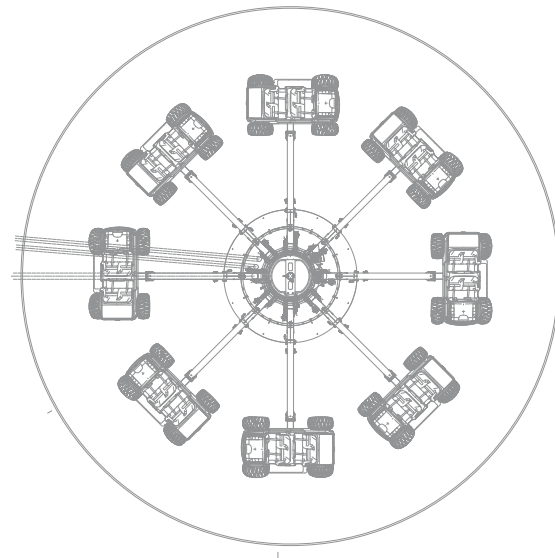

**HEIGHT**  
7 m  
23 ft

**FOOTPRINT**  
ø 17.4 m  
ø 57.1 ft

**INSTANT CAPACITY**  
32  
(16 children +  
16 adults)

SEE IT IN ACTION!

# Gogo Bounze 8.4

Family thrill ride full of gentle bouncing.

- Shared fun for all the family: Accommodating 2 adults and 2 children in each vehicle, this ride is a perfect addition to any family area.
- GoGo Bounze 8.4 blends into the unique atmosphere of any park, becoming a must-visit attraction for visitors of all ages.
- Individual lap bars to safely fit children and parents alike.

**TECHNICAL DATA**

**SPECIFICS**

Height	7 m (23 ft)
Footprint	Ø 17.4 m (57.1 ft)
Rotation speed	7 rpm
Restraint type	single adjustable T bar
Height restriction	90 cm (36 in) minimum 105 cm (42 in) unaccompanied
Theoretical hourly capacity	640 pph
Load unload time	90 s
Ride time	90 s
Instant capacity	32 (16 children + 16 adults)
Power requirement	80 kW