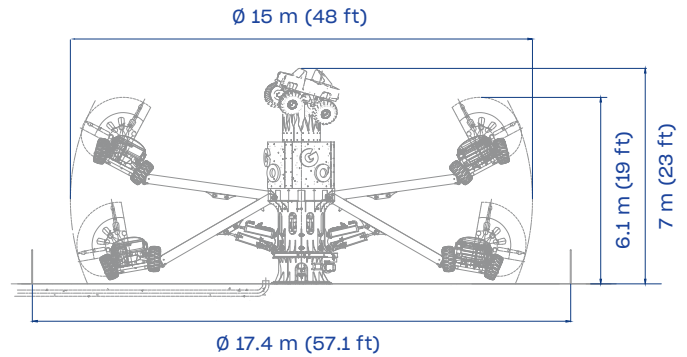

**HEIGHT**  
7 m  
23 ft

**FOOTPRINT**  
ø 17.4 m  
ø 57.1 ft

**INSTANT CAPACITY**  
32  
(16 children +  
16 adults)

SEE IT IN ACTION!

**TECHNICAL DATA**

**SPECIFICS**

Height	7 m (23 ft)
Footprint	Ø 17.4 m (57.1 ft)
Rotation speed	7 rpm
Restraint type	single adjustable T bar
Height restriction	90 cm (36 in) minimum 105 cm (42 in) unaccompanied
Theoretical hourly capacity	640 pph
Load unload time	90 s
Ride time	90 s
Instant capacity	32 (16 children + 16 adults)
Power requirement	80 kW