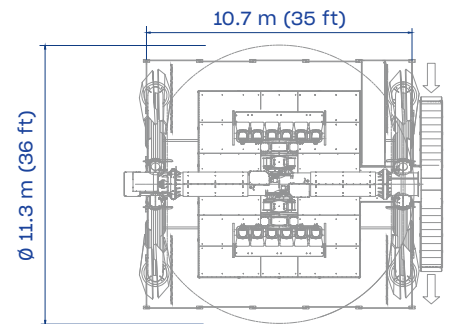

HEIGHT
10.7 m
35 ft

FOOTPRINT
15 x 10.8 m
49 x 36 ft

INSTANT CAPACITY
12 adults

SEE IT IN ACTION!

Blendez

**Fusion of exhilarating thrills
and breathtaking aesthetics.**

- World's first, premiering new exciting movements.
- Maximum thrill in a small footprint.
- No foundations required. Perfect for indoor application with self-standing base.
- Height restrictions: 120 cm (48 in) minimum.
- Fast loading and unloading to maximize thrill seeker capacity.
- Eye catching movement, design and colors.

TECHNICAL DATA

SPECIFICS

Height	10.7 m (35 ft)
Footprint	15 x 10.8 m (49 x 36 ft)
Rotation speed	6 rpm
Restraint type	over the shoulder
Height restriction	120 cm (48 in) minimum
Theoretical hourly capacity	288 pph
Load unload time	60 sec
Ride time	90 sec
Instant capacity	12
Power requirement	60 kW