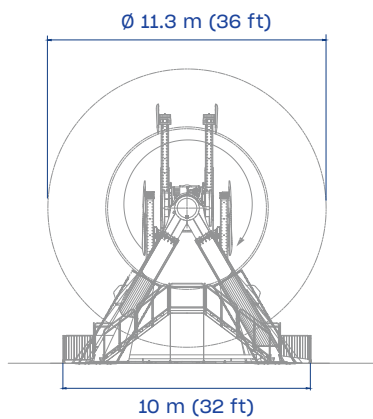

HEIGHT
10.7 m
35 ft

FOOTPRINT
15 x 10.8 m
49 x 36 ft

INSTANT CAPACITY
12 adults

SEE IT IN ACTION!

Blendez

**Fusion of exhilarating thrills
and breathtaking aesthetics.**

- World's first, premiering new exciting movements.
- Maximum thrill in a small footprint.
- No foundations required. Perfect for indoor application with self-standing base.
- Height restrictions: 120 cm (48 in) minimum.
- Fast loading and unloading to maximize thrill seeker capacity.
- Eye catching movement, design and colors.

TECHNICAL DATA

SPECIFICS

Height	10.7 m (35 ft)
Footprint	15 x 10.8 m (49 x 36 ft)
Rotation speed	6 rpm
Restraint type	over the shoulder
Height restriction	120 cm (48 in) minimum
Theoretical hourly capacity	288 pph
Load unload time	60 sec
Ride time	90 sec
Instant capacity	12
Power requirement	60 kW