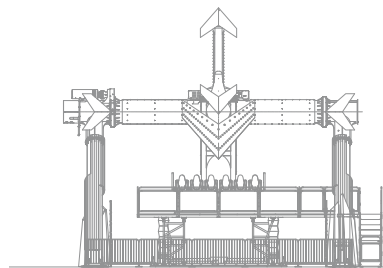

HEIGHT
10.7 m
35 ft

FOOTPRINT
15 x 10.8 m
49 x 36 ft

INSTANT CAPACITY
12 adults

SEE IT IN ACTION!

Blendez

**Fusion of exhilarating thrills
and breathtaking aesthetics.**

- World's first, premiering new exciting movements.
- Maximum thrill in a small footprint.
- No foundations required. Perfect for indoor application with self-standing base.
- Height restrictions: 120 cm (48 in) minimum.
- Fast loading and unloading to maximize thrill seeker capacity.
- Eye catching movement, design and colors.

TECHNICAL DATA

SPECIFICS

Height	10.7 m (35 ft)
Footprint	15 x 10.8 m (49 x 36 ft)
Rotation speed	6 rpm
Restraint type	over the shoulder
Height restriction	120 cm (48 in) minimum
Theoretical hourly capacity	288 pph
Load unload time	60 sec
Ride time	90 sec
Instant capacity	12
Power requirement	60 kW