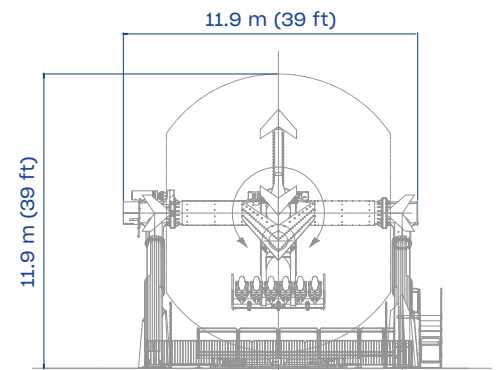

HEIGHT
10.7 m
35 ft

FOOTPRINT
15 x 10.8 m
49 x 36 ft

INSTANT CAPACITY
12 adults

SEE IT IN ACTION!

Blendez

**Fusion of exhilarating thrills
and breathtaking aesthetics.**

- World's first, premiering new exciting movements.
- Maximum thrill in a small footprint.
- No foundations required. Perfect for indoor application with self-standing base.
- Height restrictions: 120 cm (48 in) minimum.
- Fast loading and unloading to maximize thrill seeker capacity.
- Eye catching movement, design and colors.

TECHNICAL DATA

SPECIFICS

Height	10.7 m (35 ft)
Footprint	15 x 10.8 m (49 x 36 ft)
Rotation speed	6 rpm
Restraint type	over the shoulder
Height restriction	120 cm (48 in) minimum
Theoretical hourly capacity	288 pph
Load unload time	60 sec
Ride time	90 sec
Instant capacity	12
Power requirement	60 kW