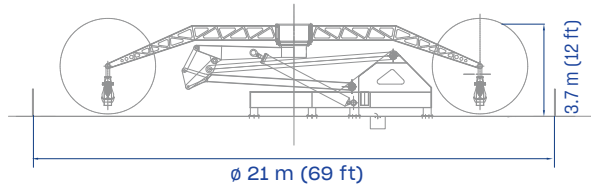

Trimper Rides and Amusement Park, Maryland

HEIGHT
20.5 m
67 ft

FOOTPRINT
ø 21 m
ø 69 ft

INSTANT CAPACITY
24 passengers

SEE IT IN ACTION!

Endeavour 24

Nostalgia meets innovation in every soaring spin.

- Zamperla's Endeavour seamlessly blends a classic thrill ride with cutting-edge technology.
- With open-air, suspended passenger vehicles, riders are treated to an exhilarating sensation of flying at 25 miles per hour.
- The combination of an industrial aesthetic and vibrant RGB LED light packages creates a visually appealing attraction.

TECHNICAL DATA

SPECIFICS

Height	20.5 m (67 ft)
Footprint	∅ 21 m (69 ft)
Rotation speed	13 rpm
Restraint type	over the shoulder
Height restriction	120 cm (48 in) minimum
Theoretical hourly capacity	480 pph
Load unload time	60 s
Ride time	120 s
Instant capacity	24 passengers
Power requirement	145 kW