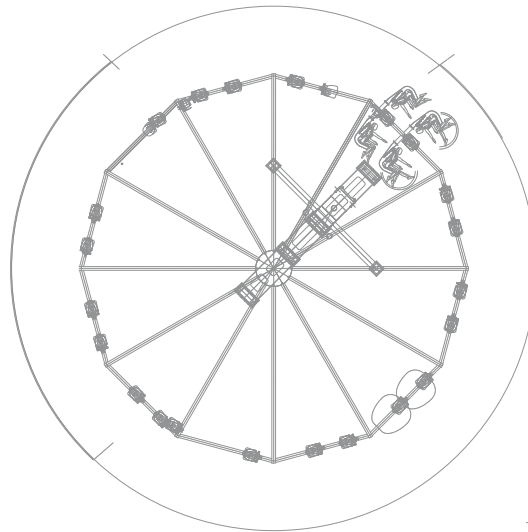

Trimper Rides and Amusement Park, Maryland

HEIGHT
20.5 m
67 ft

FOOTPRINT
ø 21 m
ø 69 ft

INSTANT CAPACITY
24 passengers

SEE IT IN ACTION!

Endeavour 24

Nostalgia meets innovation in every soaring spin.

- Zamperla's Endeavour seamlessly blends a classic thrill ride with cutting-edge technology.
- With open-air, suspended passenger vehicles, riders are treated to an exhilarating sensation of flying at 25 miles per hour.
- The combination of an industrial aesthetic and vibrant RGB LED light packages creates a visually appealing attraction.

TECHNICAL DATA

SPECIFICS

Height	20.5 m (67 ft)
Footprint	∅ 21 m (69 ft)
Rotation speed	13 rpm
Restraint type	over the shoulder
Height restriction	120 cm (48 in) minimum
Theoretical hourly capacity	480 pph
Load unload time	60 s
Ride time	120 s
Instant capacity	24 passengers
Power requirement	145 kW