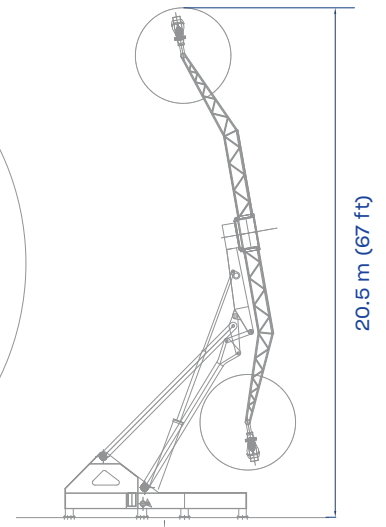

Trimper Rides and Amusement Park, Maryland

HEIGHT
20.5 m
67 ft

FOOTPRINT
ø 21 m
ø 69 ft

INSTANT CAPACITY
24 passengers

SEE IT IN ACTION!

Endeavour 24

Nostalgia meets innovation in every soaring spin.

- Zamperla's Endeavour seamlessly blends a classic thrill ride with cutting-edge technology.
- With open-air, suspended passenger vehicles, riders are treated to an exhilarating sensation of flying at 25 miles per hour.
- The combination of an industrial aesthetic and vibrant RGB LED light packages creates a visually appealing attraction.

TECHNICAL DATA

SPECIFICS

Height	20.5 m (67 ft)
Footprint	∅ 21 m (69 ft)
Rotation speed	13 rpm
Restraint type	over the shoulder
Height restriction	120 cm (48 in) minimum
Theoretical hourly capacity	480 pph
Load unload time	60 s
Ride time	120 s
Instant capacity	24 passengers
Power requirement	145 kW