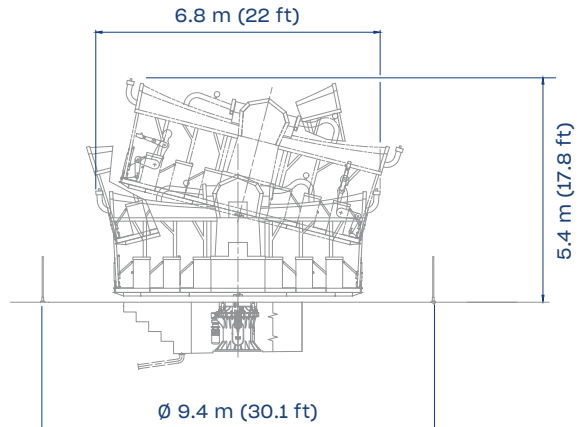

Djurs Sommerland, Denmark

**HEIGHT**  
5.4 m  
17.8 ft

**FOOTPRINT**  
ø 9.4 m  
ø 30.1 ft

**INSTANT CAPACITY**  
12 adults  
+ 12 children

SEE IT IN ACTION!

**TECHNICAL DATA**

**SPECIFICS**

Height	5.4 m (17.8 ft)
Footprint	Ø 9.4 m (30.1 ft)
Rotation speed	5 rpm column & 16 rpm vehicle
Restraint type	unmonitored cumulative lap bar
Height restriction	105 cm (42 in) unaccompanied 75 cm (30 in) minimum
Theoretical hourly capacity	480 pph
Load unload time	60 s
Ride time	120 s
Instant capacity	12 adults + 12 children
Power requirement	7.9 kW