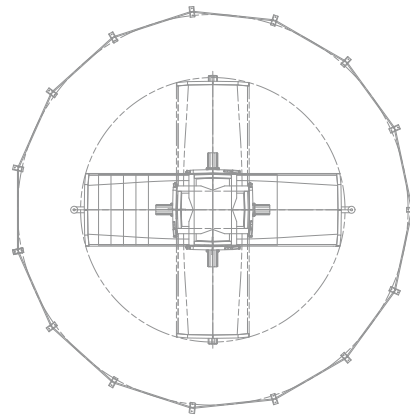

Djurs Sommerland, Denmark

**HEIGHT**  
5.4 m  
17.8 ft

**FOOTPRINT**  
ø 9.4 m  
ø 30.1 ft

**INSTANT CAPACITY**  
12 adults  
+ 12 children

SEE IT IN ACTION!

**TECHNICAL DATA**

**SPECIFICS**

Height	5.4 m (17.8 ft)
Footprint	Ø 9.4 m (30.1 ft)
Rotation speed	5 rpm column & 16 rpm vehicle
Restraint type	unmonitored cumulative lap bar
Height restriction	105 cm (42 in) unaccompanied 75 cm (30 in) minimum
Theoretical hourly capacity	480 pph
Load unload time	60 s
Ride time	120 s
Instant capacity	12 adults + 12 children
Power requirement	7.9 kW