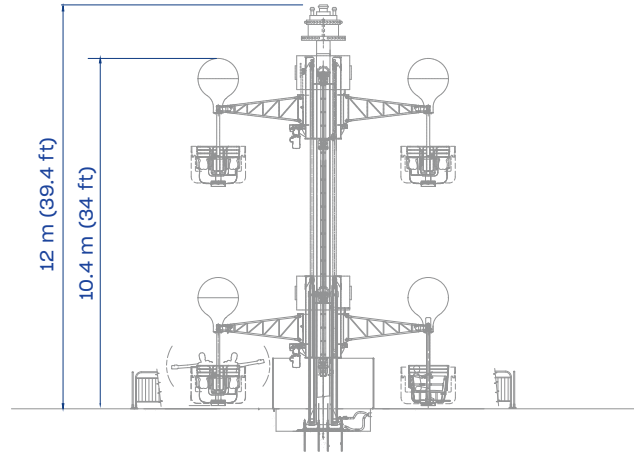

Parc Du Bocasse, France

**HEIGHT**  
12 m  
39.4 ft

**FOOTPRINT**  
ø 11.3 m  
ø 37 ft

**INSTANT CAPACITY**  
16 adults  
+ 16 children

SEE IT IN ACTION!

# Samba Tower 8

Take a sky-high ride on Samba Tower 8!

- Featuring 8 Zamperla's signature balloon gondolas.
- Offers a spectacular view of the midway or park.
- Centerpiece for FECs.
- Deliver high impact and high-capacity ride.

**TECHNICAL DATA**

**SPECIFICS**

Height	12 m (39.4 ft)
Footprint	Ø 11.3 m (37 ft)
Rotation speed	7 rpm
Restraint type	unmonitored individual seat belt
Height restriction	105 cm (42 in) unaccompanied 90 cm (35 in) minimum
Theoretical hourly capacity	480 pph
Load unload time	120 s
Ride time	120 s
Instant capacity	16 adults + 16 children
Power requirement	35 kW