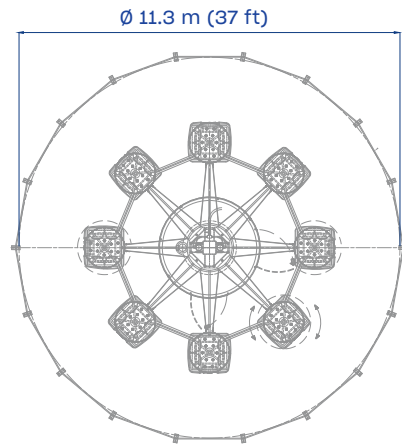

Parc Du Bocasse, France

**HEIGHT**  
12 m  
39.4 ft

**FOOTPRINT**  
ø 11.3 m  
ø 37 ft

**INSTANT CAPACITY**  
16 adults  
+ 16 children

SEE IT IN ACTION!

# Samba Tower 8

Take a sky-high ride on Samba Tower 8!

- Featuring 8 Zamperla's signature balloon gondolas.
- Offers a spectacular view of the midway or park.
- Centerpiece for FECs.
- Deliver high impact and high-capacity ride.

**TECHNICAL DATA**

**SPECIFICS**

Height	12 m (39.4 ft)
Footprint	Ø 11.3 m (37 ft)
Rotation speed	7 rpm
Restraint type	unmonitored individual seat belt
Height restriction	105 cm (42 in) unaccompanied 90 cm (35 in) minimum
Theoretical hourly capacity	480 pph
Load unload time	120 s
Ride time	120 s
Instant capacity	16 adults + 16 children
Power requirement	35 kW