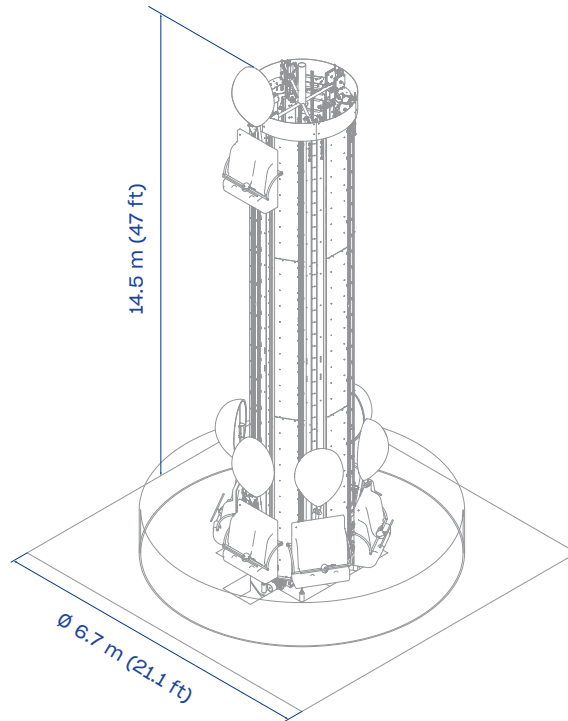

Paradise Pier, Mississippi

Pump & JumpZ

An interactive bouncing tower for a shared fun experience!

- True shared experience: seats are shaped for both kids and parents.
- Utilizes our proven, reliable and clean pneumatic system.
- The tower is scalable: 4, 5 or 6 pairs of seats.
- The ride action is full of jumps, drops, airtime and bounces.
- The 2.5 rpm spinning tower adds a twist to the ride experience.

HEIGHT
14.5 m
47 ft

FOOTPRINT
ø 6.7 m
ø 21.1 ft

INSTANT CAPACITY
6 children
+ 6 adults

SEE IT IN ACTION!

TECHNICAL DATA

SPECIFICS

Height	14.5 m (47 ft)
Footprint	Ø 6.7 m (21.1 ft)
Rotation speed	4.5 rpm
Restraint type	monitored over the shoulder
Height restriction	120 cm (48 in) unaccompanied 90 cm (35 in) minimum
Theoretical hourly capacity	288 pph
Load unload time	60 s
Ride time	90 s
Instant capacity	6 adults + 6 children
Power requirement	30 kW