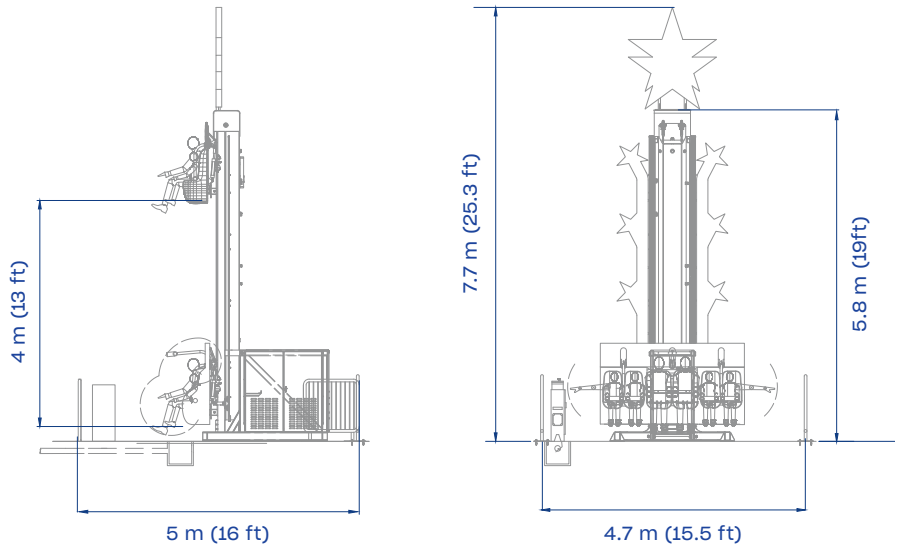

Kharkov Cultural Theme Park, Ukraine

HEIGHT
7.7 m
25.3 ft

FOOTPRINT
4.9 x 4.7 m
16 x 15.5 ft

INSTANT CAPACITY
2 adults + 4 children

SEE IT IN ACTION!

Jumping Star

Laugh, giggle and scream: pure fun in every jump!

TECHNICAL DATA

SPECIFICS

Height	7.7 m (25.3 ft)
Footprint	4.9 x 4.7 m (16 x 15.5 ft)
Restraint type	unmonitored cumulative lap bar
Height restriction	105 cm (42 in) unaccompanied 90 cm (35 in) minimum
Theoretical hourly capacity	180 pph
Load unload time	60 s
Ride time	60 s
Instant capacity	2 adults + 4 children
Power requirement	7.5 kW