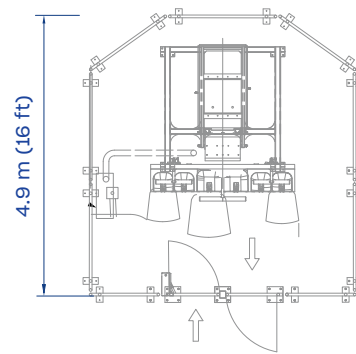

Kharkov Cultural Theme Park, Ukraine

HEIGHT
7.7 m
25.3 ft

FOOTPRINT
4.9 x 4.7 m
16 x 15.5 ft

INSTANT CAPACITY
2 adults + 4 children

SEE IT IN ACTION!

Jumping Star

Laugh, giggle and scream: pure fun in every jump!

TECHNICAL DATA

SPECIFICS

Height	7.7 m (25.3 ft)
Footprint	4.9 x 4.7 m (16 x 15.5 ft)
Restraint type	unmonitored cumulative lap bar
Height restriction	105 cm (42 in) unaccompanied 90 cm (35 in) minimum
Theoretical hourly capacity	180 pph
Load unload time	60 s
Ride time	60 s
Instant capacity	2 adults + 4 children
Power requirement	7.5 kW