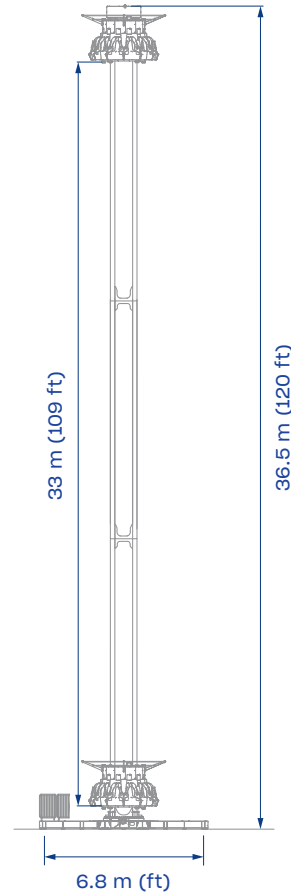

**HEIGHT**  
39 m  
128 ft

**FOOTPRINT**  
ø 6.8 m  
ø 22 ft

**INSTANT CAPACITY**  
12 adults

**SEE IT IN ACTION!**

# Sky Tower 39

**Sky Tower 39 delivers exhilarating airtime, adrenaline, and excitement, all packed into a compact footprint.**

- Highest thrills, minimal space: - the footprint diameter is approximately 7 meters (23 ft), including safety area, perfect for niche and small areas.
- The perfect focal point: Sky Tower 39 offers any park's skyline a dynamic transformation.
- The optional light package enhanced the experience, especially at night!

**TECHNICAL DATA**

**SPECIFICS**

Height	39 m (128 ft)
Footprint	Ø 6.8 m (22 ft)
Rotation speed	2 rpm
Restraint type	monitored over the shoulder
Height restriction	120 cm (48 in) unaccompanied 105 (42 in) minimum
Theoretical hourly capacity	288 pph
Load unload time	60 s
Ride time	90 s
Instant capacity	12 adults
Power requirement	75 kW