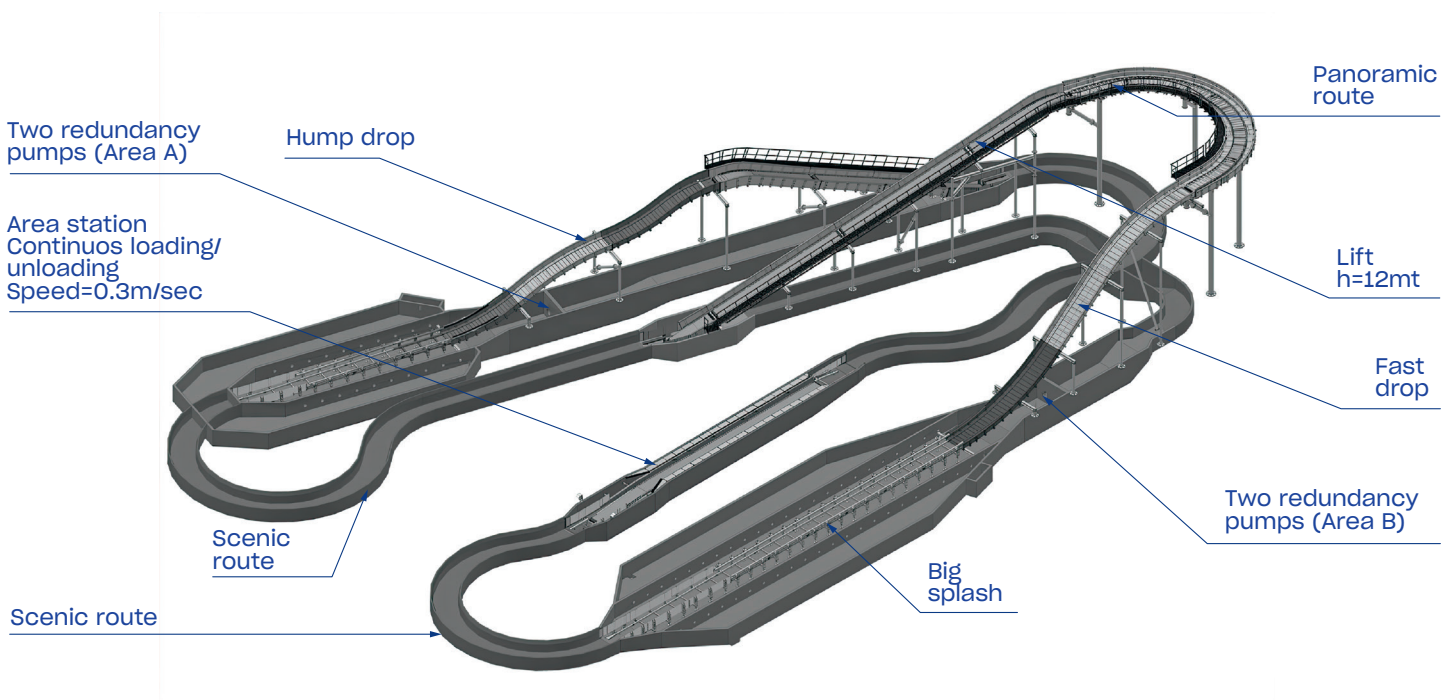

Adventureland Resort, USA

HEIGHT

13 m
42 ft

FOOTPRINT

87 x 55 m
285.5 x 180.5 ft

INSTANT CAPACITY

96 adults

SEE IT IN ACTION!

Super Flumez

The biggest wave of any Flume Ride!

- High hourly capacity with 6 seats per gondola.
- Panoramic view of the landscape.
- State-of-the-art individual lap bar.
- Watertight fiberglass body. Wheels and chassis are attached to the hull with a structural adhesive.
- Wide rider demographic.

TECHNICAL DATA

SPECIFICS

Height	13 m (42 ft)
Footprint	87 x 55 m (285.5 x 180.5 ft)
Restraint type	unmonitored lap bar
Height restriction	120 cm (48 in) unaccompanied 105 cm (42 in) minimum
Theoretical hourly capacity	1020 pph
Load unload time	dispatch 15 sec
Ride time	dispatch 15 sec
Instant capacity	96 adults
Power requirement	130 kW