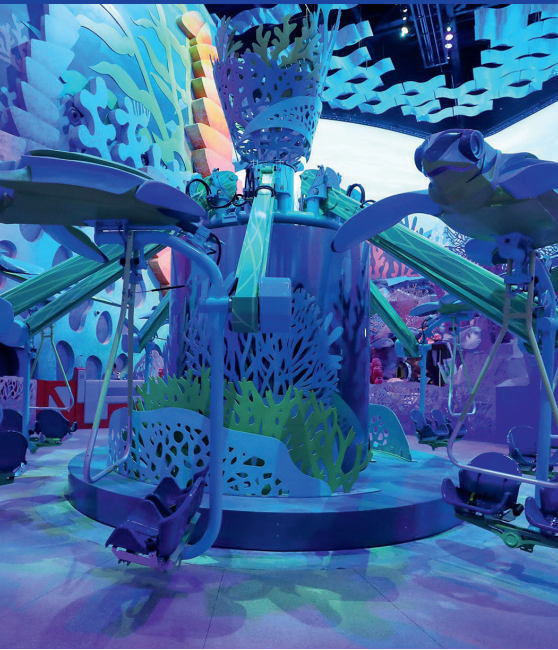

Ferrari World, Abu Dhabi

HEIGHT
7.4 m
24 ft

FOOTPRINT
ø 14 m
ø 46 ft

INSTANT CAPACITY
16 adults

SEE IT IN ACTION!

Windstarz 8

Be the captain of your own experience!

- Interactivity: riders have the possibility to oscillate the arm up and down in time with the gondola swinging resulting in super swings.
- Ergonomic design: The ride features two-seat carts at the end of each arm, accommodating both kids and adults comfortably.
- Colorful and attractive design: Windstarz is the ideal ride to bring dynamism to any area.

TECHNICAL DATA

SPECIFICS

Height	7.4 m (24 ft)
Footprint	Ø 14 m (46 ft)
Rotation speed	10 rpm
Restraint type	monitored locking individual seat belt
Height restriction	120 cm (48 in) unaccompanied 105 cm (42 in) accompanied
Theoretical hourly capacity	320 pph
Load unload time	60 s
Ride time	120 s
Instant capacity	16 adults
Power requirement	7.5 kW