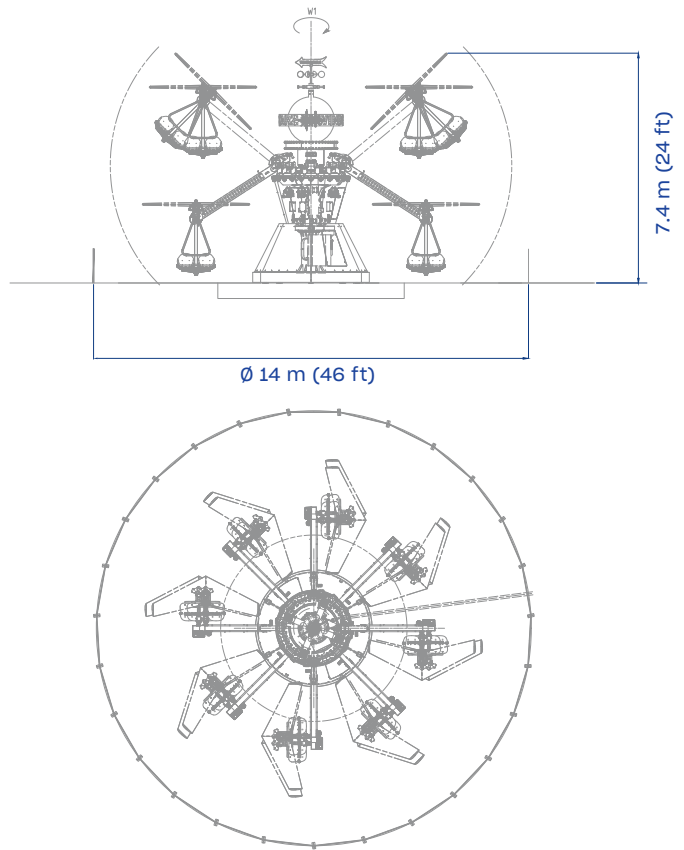

Ferrari World, Abu Dhabi

HEIGHT
7.4 m
24 ft

FOOTPRINT
ø 14 m
ø 46 ft

INSTANT CAPACITY
16 adults

SEE IT IN ACTION!

Windstarz 8

Be the captain of your own experience!

- Interactivity: riders have the possibility to oscillate the arm up and down in time with the gondola swinging resulting in super swings.
- Ergonomic design: The ride features two-seat carts at the end of each arm, accommodating both kids and adults comfortably.
- Colorful and attractive design: Windstarz is the ideal ride to bring dynamism to any area.

TECHNICAL DATA

SPECIFICS

Height	7.4 m (24 ft)
Footprint	Ø 14 m (46 ft)
Rotation speed	10 rpm
Restraint type	monitored locking individual seat belt
Height restriction	120 cm (48 in) unaccompanied 105 cm (42 in) accompanied
Theoretical hourly capacity	320 pph
Load unload time	60 s
Ride time	120 s
Instant capacity	16 adults
Power requirement	7.5 kW